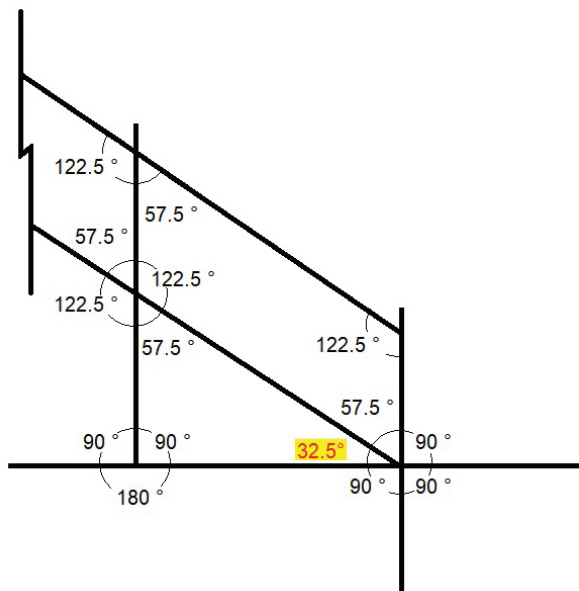

Caution: Some pre-cut stringers do not always have a 7" riser and 11" tread. Many times pre-made stringers are poorly made whereas the treads are not all parallel to one another nor are they always perpendicular to the risers. Stringers are easier and less expensive to make yourself, it just takes a little more time like with anything, and in most cases, you will receive a better result.

		TREAD In Inches											
		10	10 1/4	10 1/2	10 3/4	11	11 1/4	11 1/2	11 3/4	12	12 1/4	12 1/2	12 3/4
RISER In Inches	6	31	30 1/3	29 3/4	29 1/6	28 3/5	28	27 5/9	27	26 4/7	26	25 2/3	25 1/5
	6 1/4	32	31 3/8	30 3/4	30 1/6	29 3/5	29	28 1/2	28	27 1/2	27	26 4/7	26 1/9
	6 1/2	33	32 3/8	31 3/4	31 1/6	30 4/7	30	29 1/2	29	28 4/9	28	27 1/2	27
	6 3/4	34	33 3/8	32 3/4	32 1/8	31 1/2	31	30 2/5	29 7/8	29 1/3	28 6/7	28 3/8	27 8/9
	7	35	34 1/3	33 2/3	33	32 1/2	31 8/9	31 1/3	30 7/9	30 1/4	29 3/4	29 1/4	28 3/4
	7 1/4	36	35 1/4	34 5/8	34	33 2/5	32 4/5	32 2/9	31 2/3	31 1/7	30 5/8	30 1/9	29 5/8
	7 1/2	36 7/8	36 1/5	35 1/2	35	34 2/7	33 2/3	33 1/9	32 5/9	32	31 1/2	31	30 1/2
	7 3/4	37 7/9	37	36 3/7	35 4/5	35 1/6	34 4/7	34	33 2/5	32 6/7	32 1/3	31 4/5	31 2/7
	8	38 2/3	38	37 1/3	36 2/3	36	35 3/7	34 5/6	34 1/4	33 2/3	33 1/7	32 5/8	32 1/9
	8 1/4	39 1/2	38 5/6	38 1/6	37 1/2	36 7/8	36 1/4	35 2/3	35	34 1/2	34	33 3/7	33
	8 1/2	40 3/8	39 2/3	39	38 1/3	37 2/3	37	36 1/2	35 7/8	35 1/3	34 3/4	34 2/9	33 2/3
	8 3/4	41 1/5	40 1/2	39 4/5	39 1/7	38 1/2	37 7/8	37 1/4	36 2/3	36	35 1/2	35	34 1/2
	9	42	41 2/7	40 3/5	40	39 2/7	38 2/3	38	37 4/9	36 7/8	36 1/3	35 3/4	35 2/9

Assume your Stringer is a 2x12
You read the numbers as: 7/11/32.5 (example in yellow)

FENCE QUARTER
Fence Products and Tools

Direct: 206-219-7515
Toll Free: 800-205-0128
Email: info@fencequarter.com
Web: www.fencequarter.com