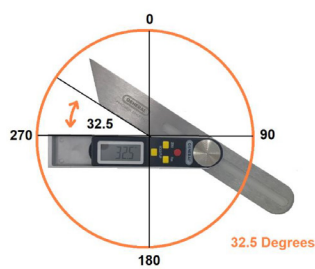

Caution: Some pre-cut stringers do not always have a 7" riser and 11" tread. Many times pre-made stringers are poorly made whereas the treads are not all parallel to one another nor are they always perpendicular to the risers. Stringers are easier and less expensive to make yourself, it just takes a little more time like with anything, and in most cases, you will receive a better result.

		TREAD In Inches											
		10	10 1/4	10 1/2	10 3/4	11	11 1/4	11 1/2	11 3/4	12	12 1/4	12 1/2	12 3/4
RISER In Inches	6	31	30 1/3	29 3/4	29 1/6	28 3/5	28	27 5/9	27	26 4/7	26	25 2/3	25 1/5
	6 1/4	32	31 3/8	30 3/4	30 1/6	29 3/5	29	28 1/2	28	27 1/2	27	26 4/7	26 1/9
	6 1/2	33	32 3/8	31 3/4	31 1/6	30 4/7	30	29 1/2	29	28 4/9	28	27 1/2	27
	6 3/4	34	33 3/8	32 3/4	32 1/8	31 1/2	31	30 2/5	29 7/8	29 1/3	28 6/7	28 3/8	27 8/9
	7	35	34 1/3	33 2/3	33	32 1/2	31 8/9	31 1/3	30 7/9	30 1/4	29 3/4	29 1/4	28 3/4
	7 1/4	36	35 1/4	34 5/8	34	33 2/5	32 4/5	32 2/9	31 2/3	31 1/7	30 5/8	30 1/9	29 5/8
	7 1/2	36 7/8	36 1/5	35 1/2	35	34 2/7	33 2/3	33 1/9	32 5/9	32	31 1/2	31	30 1/2
	7 3/4	37 7/9	37	36 3/7	35 4/5	35 1/6	34 4/7	34	33 2/5	32 6/7	32 1/3	31 4/5	31 2/7
	8	38 2/3	38	37 1/3	36 2/3	36	35 3/7	34 5/6	34 1/4	33 2/3	33 1/7	32 5/8	32 1/9
	8 1/4	39 1/2	38 5/6	38 1/6	37 1/2	36 7/8	36 1/4	35 2/3	35	34 1/2	34	33 3/7	33
	8 1/2	40 3/8	39 2/3	39	38 1/3	37 2/3	37	36 1/2	35 7/8	35 1/3	34 3/4	34 2/9	33 2/3
	8 3/4	41 1/5	40 1/2	39 4/5	39 1/7	38 1/2	37 7/8	37 1/4	36 2/3	36	35 1/2	35	34 1/2
	9	42	41 2/7	40 3/5	40	39 2/7	38 2/3	38	37 4/9	36 7/8	36 1/3	35 3/4	35 2/9

Assume your Stringer is a 2x12
You read the numbers as: 7/11/32.5 (example in yellow)

FENCE QUARTER
Fence Products and Tools

Direct: 206-219-7515
Toll Free: 800-205-0128
Email: info@fencequarter.com
Web: www.fencequarter.com